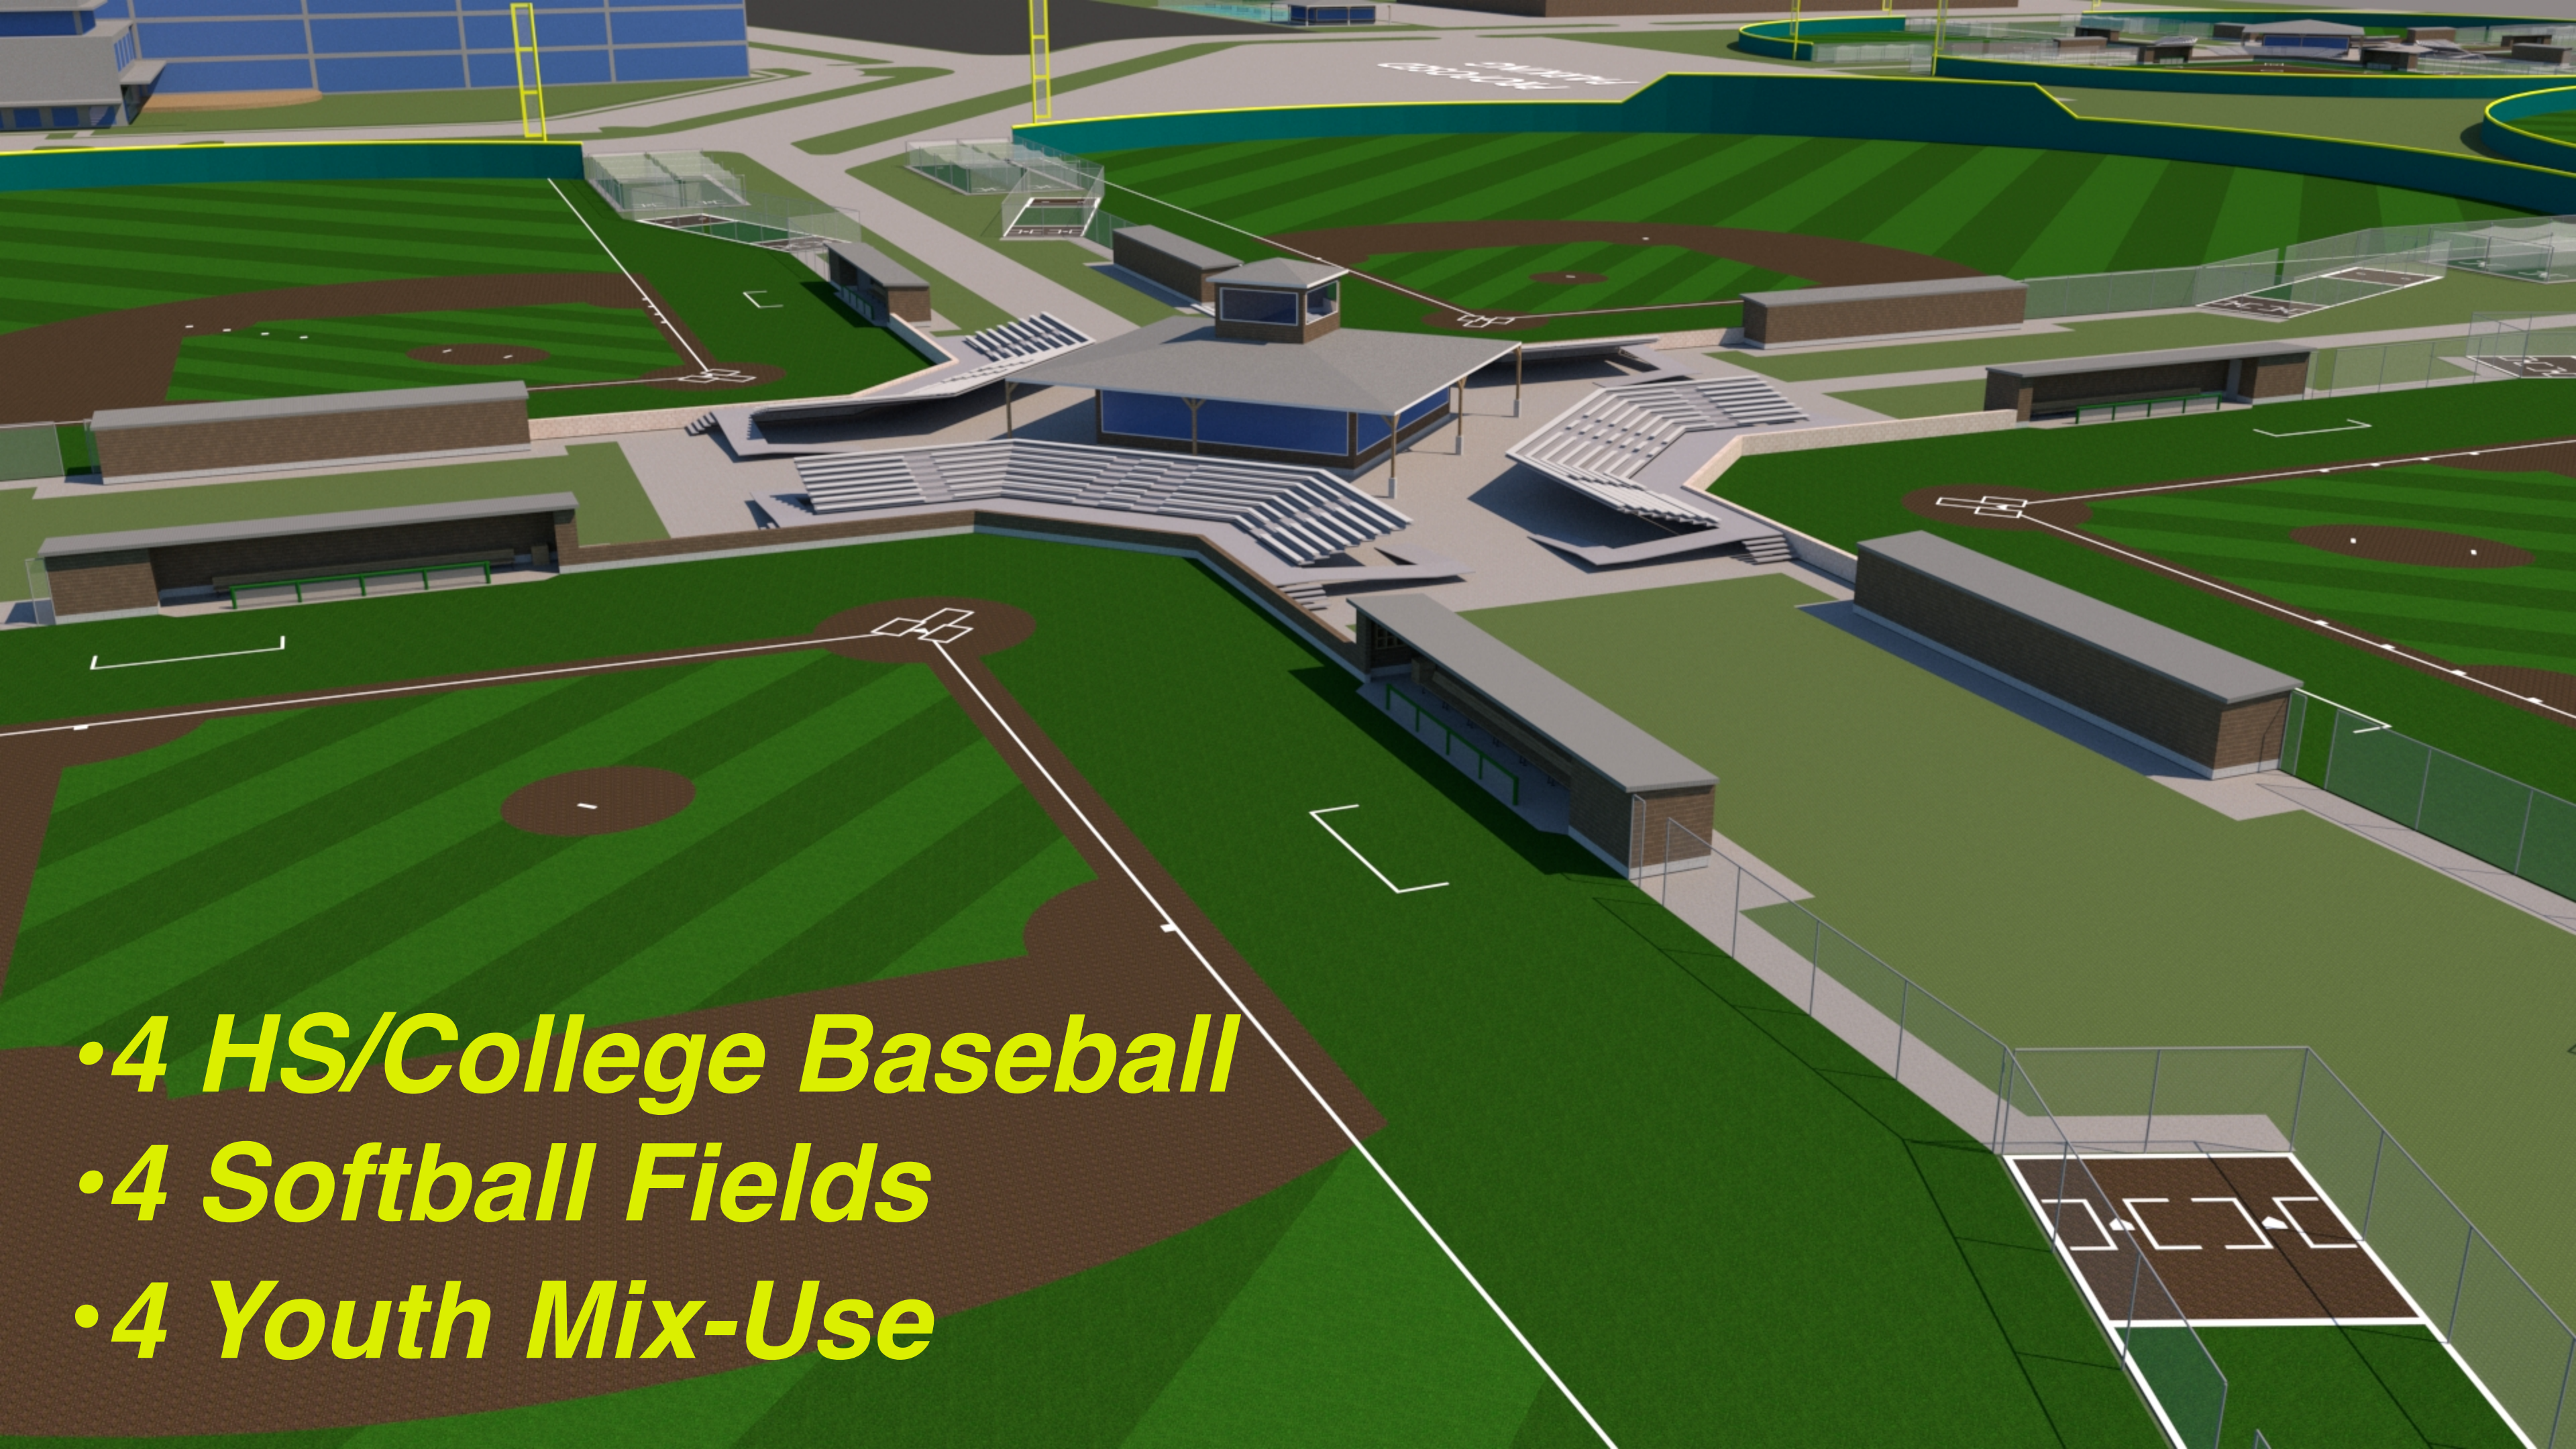

ENNIS

TEXAS

Health, Wellness & Multi-Purpose Complex

All Sports

FUTURE
DEVELOPMENT
(20 AC)

*24 FIELDS

PROPOSED
PARKING

100,000 Sq/ft
Ellis County
Sports Center

- 20,000sq/ft Green Space
- 90 Hitting Bays
- Food Court
- Private Rooms
- Family Friendly
- Community Banquet Hall

- ***4 HS/College Baseball***
- ***4 Softball Fields***
- ***4 Youth Mix-Use***

- **12 Multi-Sports Fields**
- **100,000 Sq/ft Ellis County Sports Center**

A 3D architectural rendering of a pickleball complex. The complex features ten rectangular courts arranged in two parallel rows of five. Each court is marked with white lines for play and has a black net in the center. The courts are set on a green surface, and the entire area is enclosed by a grey metal fence. In the background, there is a blue shelter with a grey roof. The scene is set on a grey concrete pad with green grass visible at the edges.