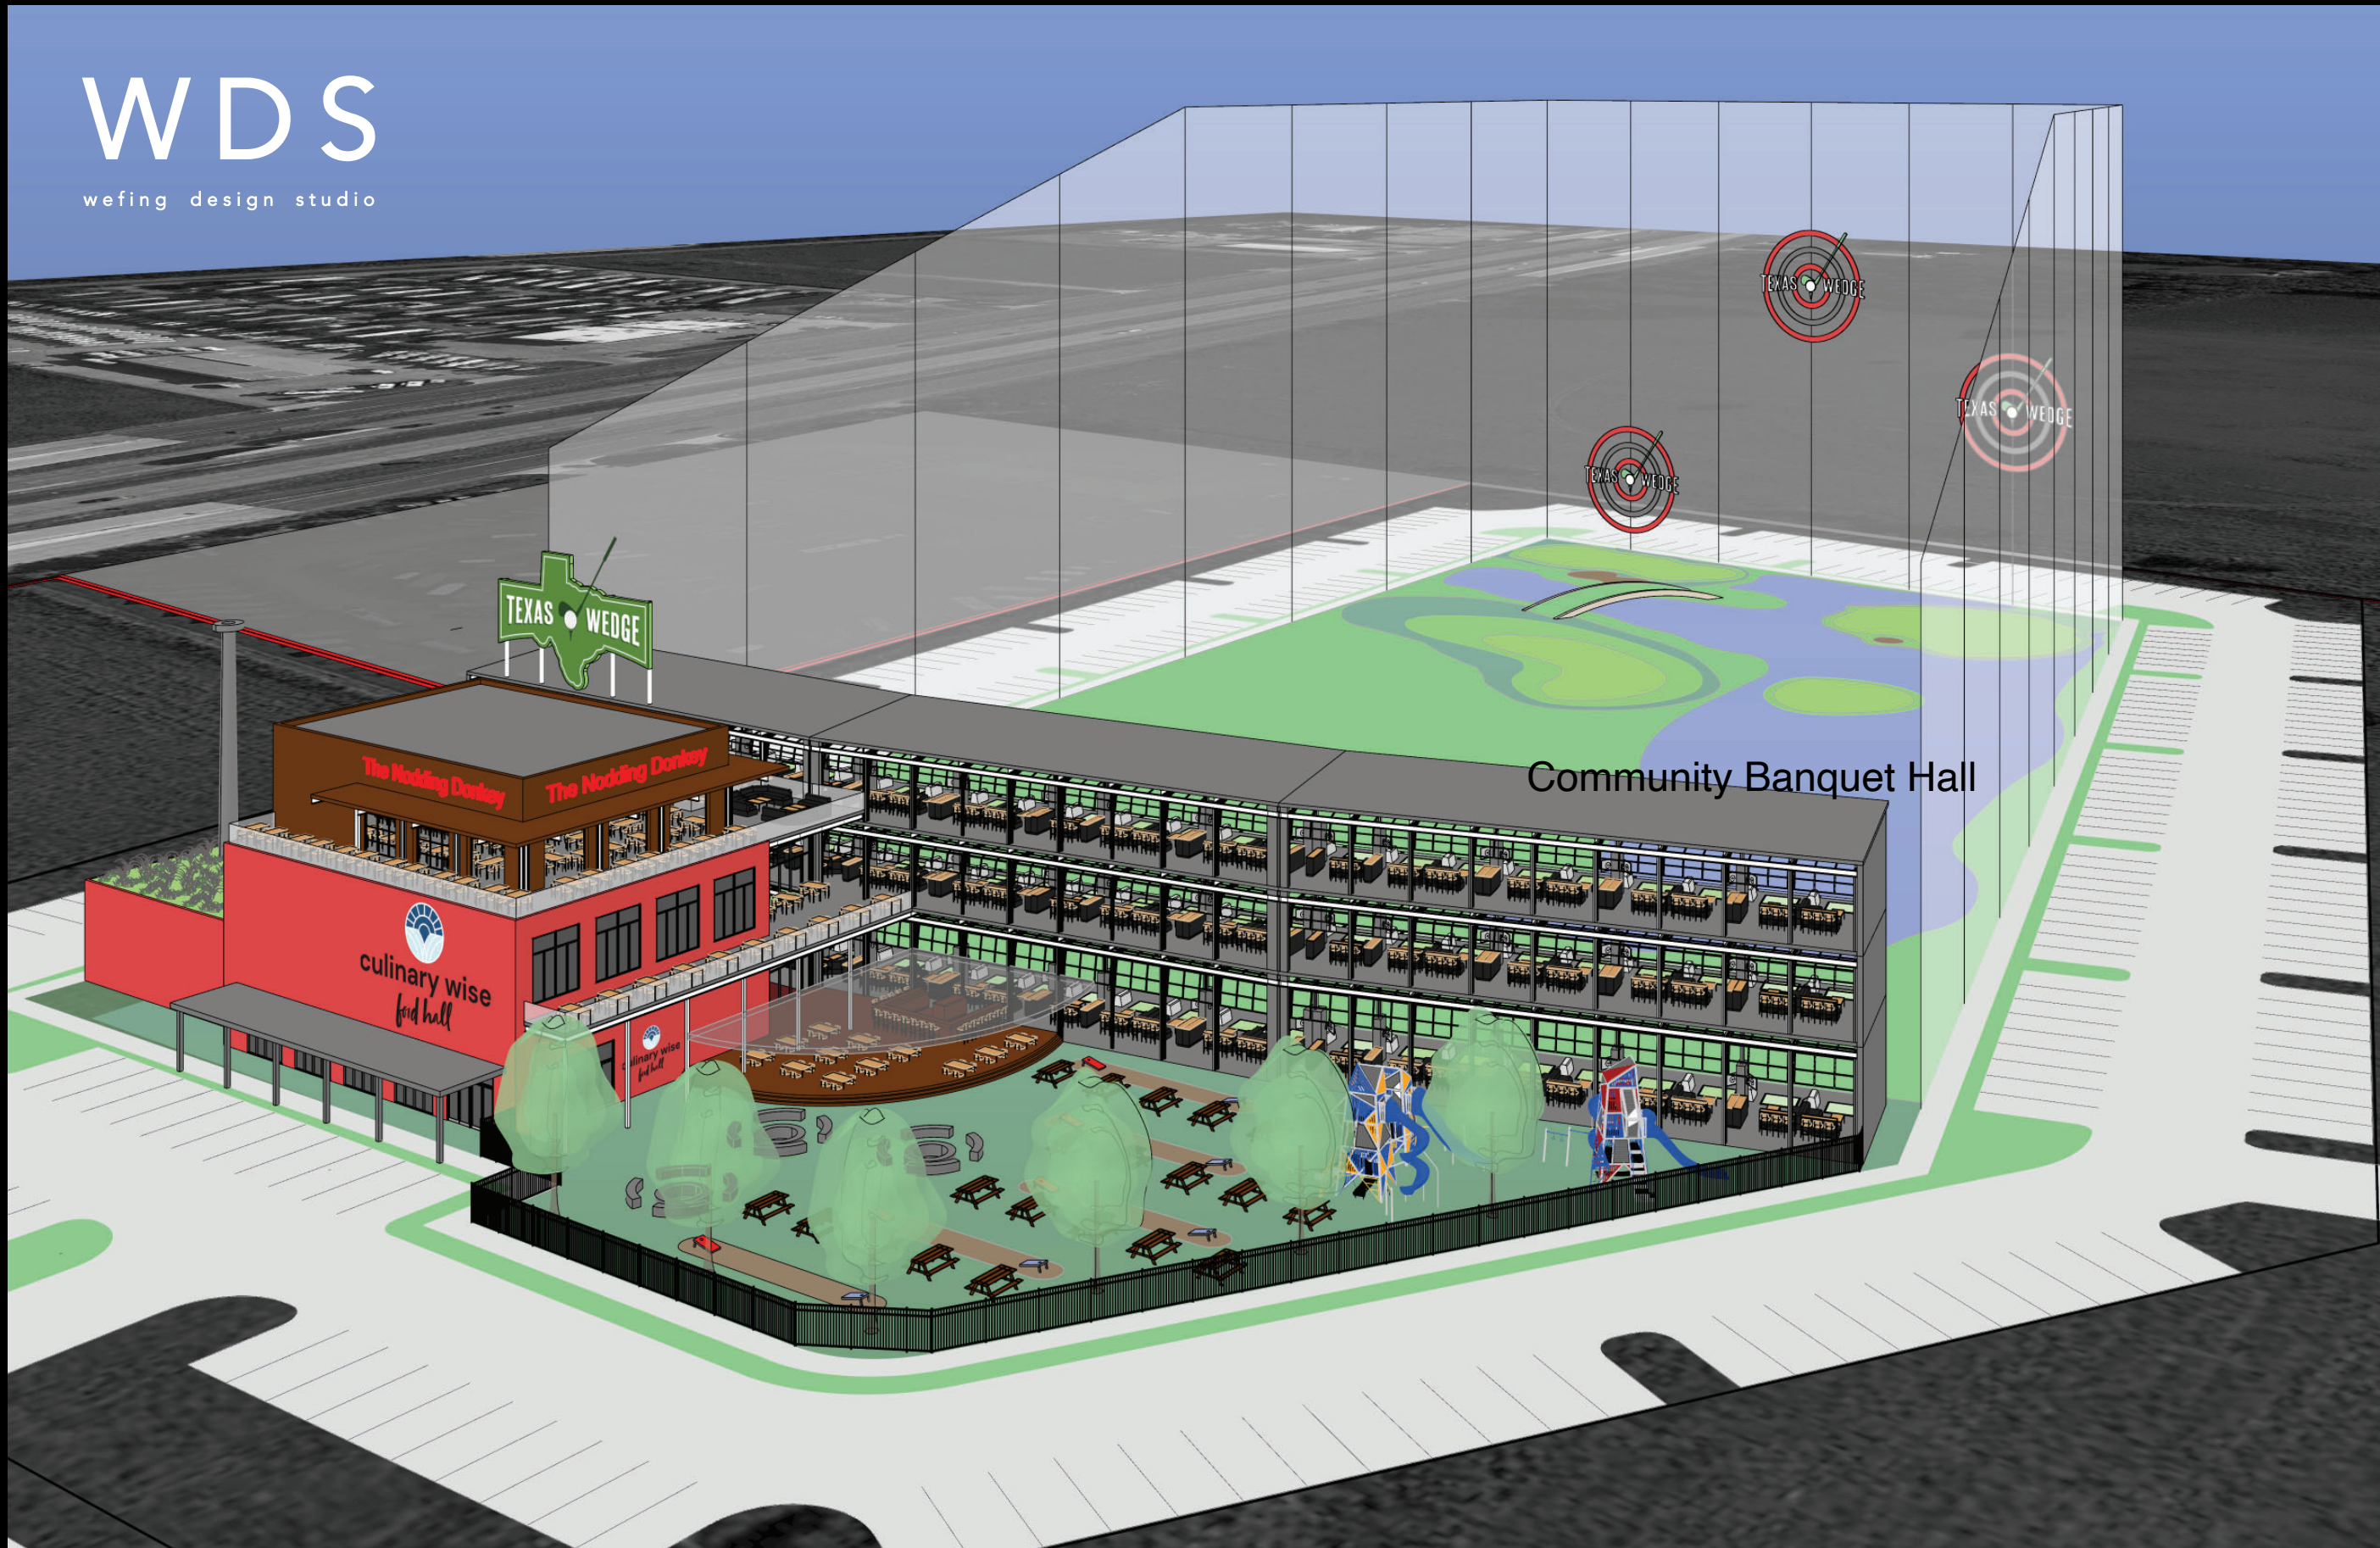

ENNIS

TEXAS

Health, Wellness & Multi-Purpose Complex

All Sports

FUTURE
DEVELOPMENT
(20 AC)

*24 FIELDS

PROPOSED
PARKING

100,000 Sq/ft
Ellis County
Sports Center

- 20,000sq/ft Green Space
- 90 Hitting Bays
- Food Court
- Private Rooms
- Family Friendly
- Community Banquet Hall

- ***4 HS/College Baseball***
- ***4 Softball Fields***
- ***4 Youth Mix-Use***

- **12 Multi-Sports Fields**
- **100,000 Sq/ft Ellis County Sports Center**

A 3D architectural rendering of a pickleball complex. The complex features ten rectangular courts arranged in two parallel rows of five. Each court is marked with white lines for play and has a black net in the center. The courts are set on a green surface, and the entire area is enclosed by a grey metal fence. In the background, there is a blue shelter with a grey roof. The scene is set on a grey concrete pad with green grass visible at the edges.