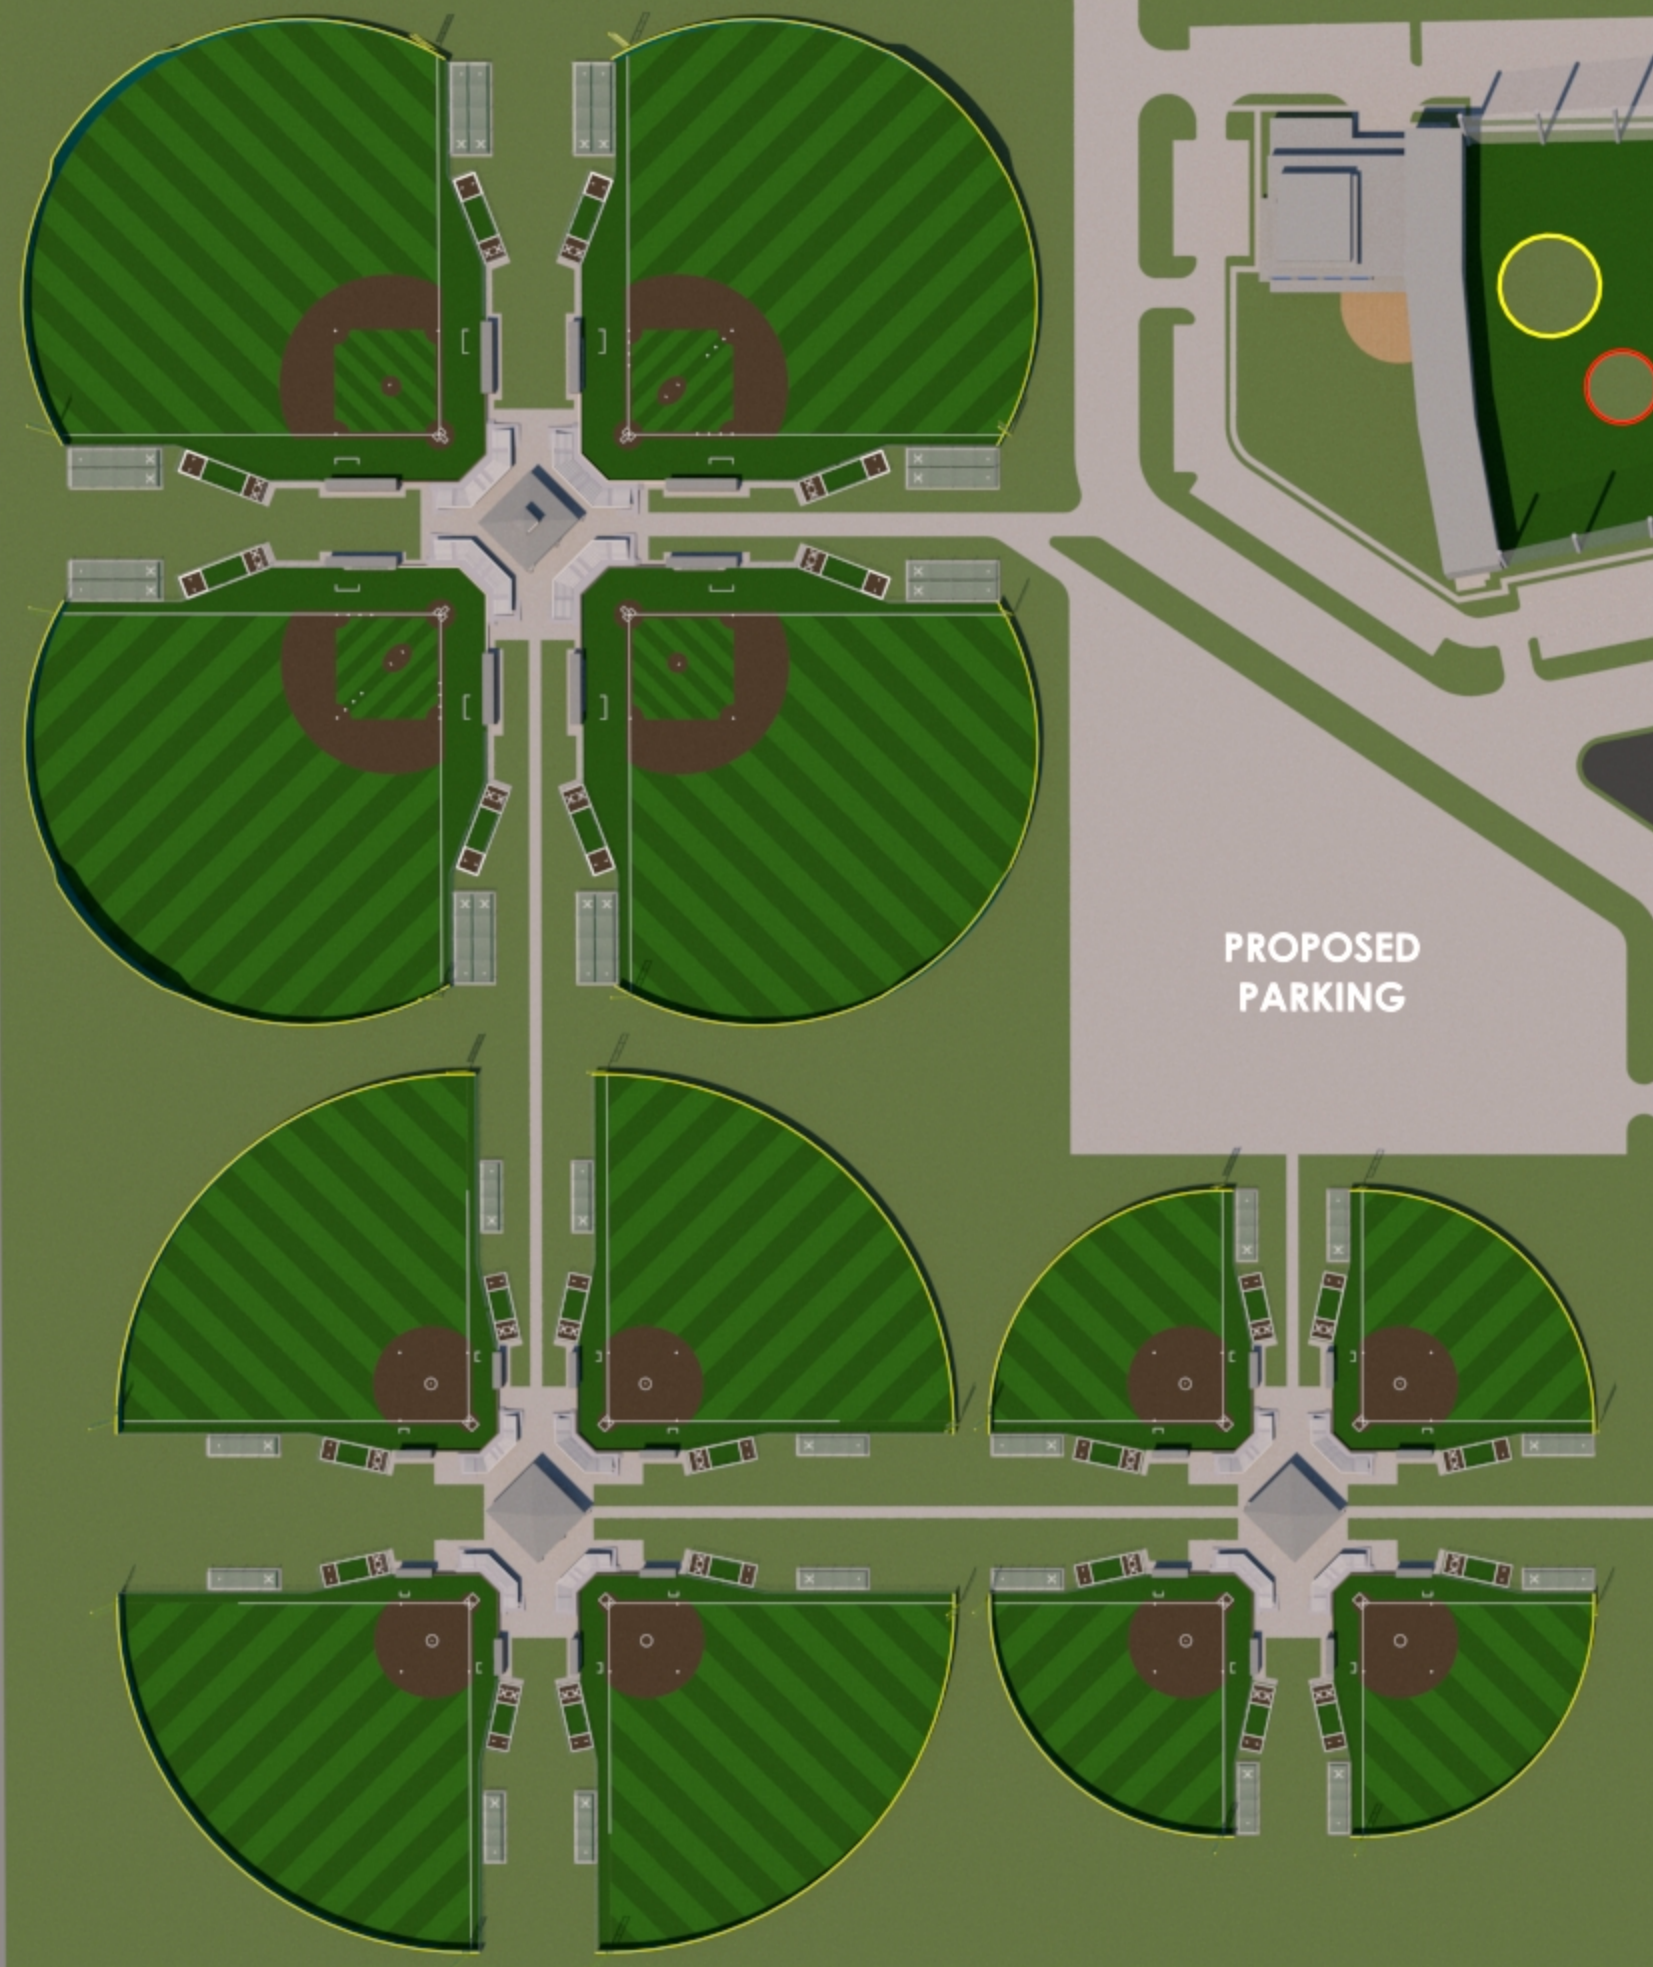

ENNIS

TEXAS

Health, Wellness & Multi-Purpose Complex

All Sports

FUTURE
DEVELOPMENT
(20 AC)

*24 FIELDS

PROPOSED
PARKING

100,000 Sq/ft
Ellis County
Sports Center

- 20,000sq/ft Green Space
- 90 Hitting Bays
- Food Court
- Private Rooms
- Family Friendly
- Community Banquet Hall

- ***4 HS/College Baseball***
- ***4 Softball Fields***
- ***4 Youth Mix-Use***

- **12 Multi-Sports Fields**
- **100,000 Sq/ft Ellis County Sports Center**

A 3D architectural rendering of a pickleball complex. The complex features ten rectangular courts arranged in two parallel rows of five. Each court is marked with white lines for play and has a black net in the center. The courts are set on a green surface, and the entire area is enclosed by a grey metal fence. In the background, there is a blue shelter with a grey roof. The scene is set on a grey concrete pad with green grass visible at the edges.