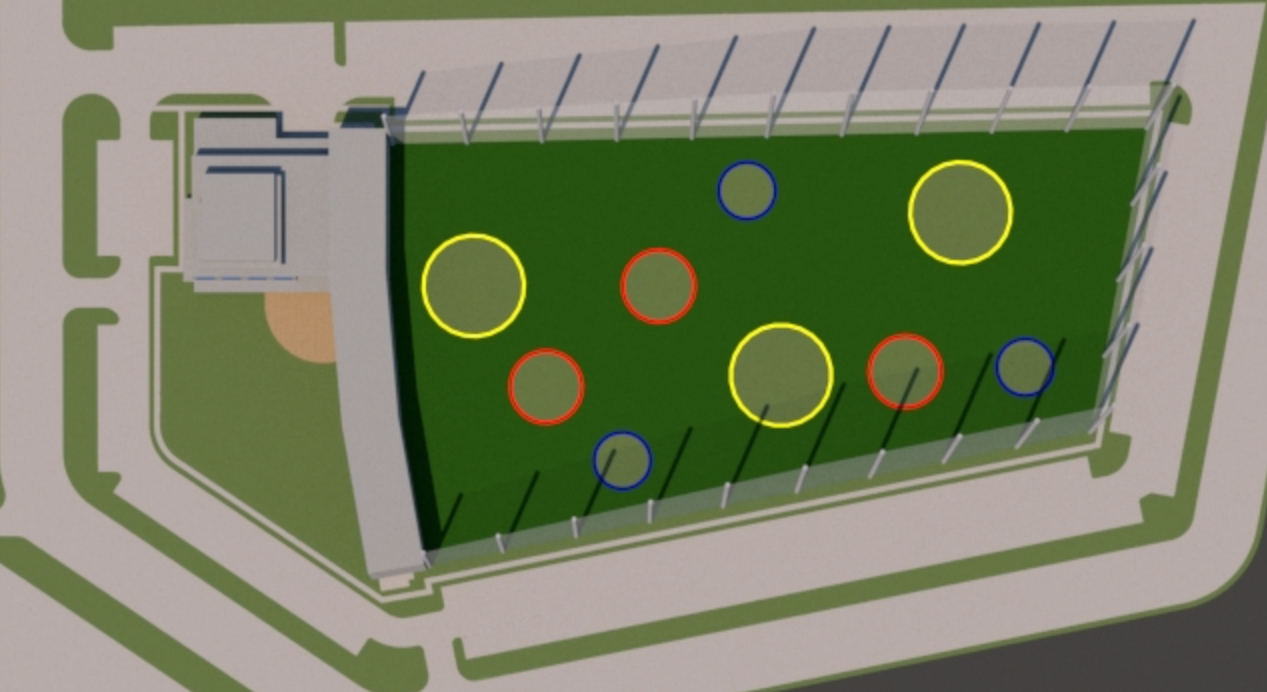

ENNIS

TEXAS

Health, Wellness & Multi-Purpose Complex

All Sports

FUTURE
DEVELOPMENT
(20 AC)

*24 FIELDS

PROPOSED
PARKING

100,000 Sq/ft
Ellis County
Sports Center

- 20,000sq/ft Green Space
- 90 Hitting Bays
- Food Court
- Private Rooms
- Family Friendly
- Community Banquet Hall

- ***4 HS/College Baseball***
- ***4 Softball Fields***
- ***4 Youth Mix-Use***

- **12 Multi-Sports Fields**
- **100,000 Sq/ft Ellis County Sports Center**

A 3D architectural rendering of a pickleball complex. The complex features ten rectangular courts arranged in two parallel rows of five. Each court is marked with white lines for play and has a black net in the center. The courts are set on a green surface, and the entire area is enclosed by a grey metal fence. In the background, there is a blue shelter with a grey roof. The scene is set on a grey concrete pad with green grass visible at the edges.